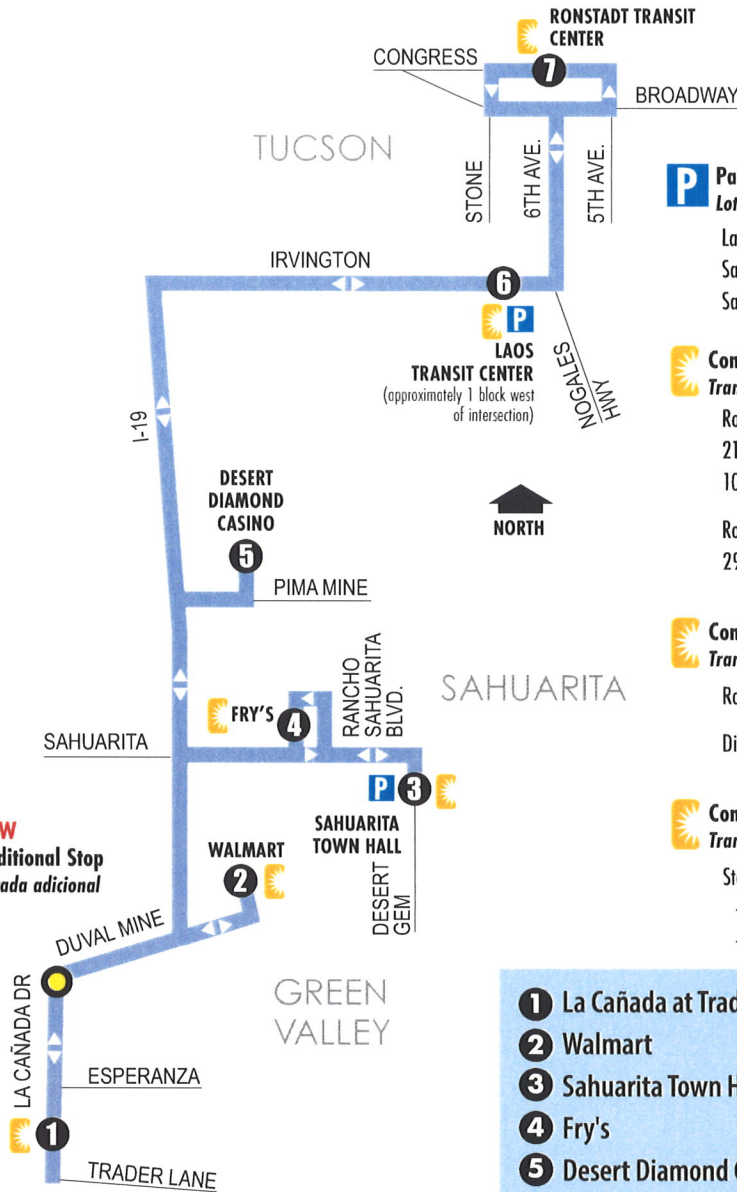

421

GREEN VALLEY/SAHUARITA

NEW
Additional Stop
Parada adicional

P Park & Ride Lot
Lote de estacione y viaje

- Laos Transit Center/Irvington
- Sahuarita Town Hall - Sahuarita/Desert Gem

Connect to Sun Tran
Transborda a Sun Tran

Routes 1, 2, 3, 4, 6, 7, 8, 10, 12, 16, 18, 21, 22, 23, 25, 102X, 103X, 104X, 105X, 107X, 109X, 110X – Stop **7**

Routes 2, 11, 12, 18, 23, 24, 25, 26, 27, 29, 50, 203X, 204X – Stop **6**

Connect to Sun Shuttle
Transborda a Sun Shuttle

Routes 430, 440, 486 – Stop **6**

Dial-a-Ride – Stops **1 2 4**

Connect to Sun Link Streetcar
Transborda a Sun Link Streetcar

- Stop **7**
- Broadway/6th Ave
- Congress/6th Ave

- 1** La Cañada at Trader Lane
- 2** Walmart
- 3** Sahuarita Town Hall
- 4** Fry's
- 5** Desert Diamond Casino
- 6** Laos Transit Center
- 7** Ronstadt Transit Center

MONDAY - FRIDAY / NORTHBOUND

1	2	3	4	5	6	7
5:03	5:18	5:28	5:31	5:41	6:00	6:15
6:03	6:18	6:28	6:31	6:41	7:00	7:15
8:03	8:18	8:28	8:31	8:41	9:00	9:15
9:33	9:48	9:58	10:01	10:11	10:30	10:45
11:03	11:18	11:28	11:31	11:41	12:00	12:15
12:33	12:48	12:58	1:01	1:11	1:30	1:45
2:03	2:18	2:28	2:31	2:41	3:00	3:15
3:33	3:48	3:58	4:01	4:11	4:30	4:45
5:03	5:18	5:28	5:31	5:41	6:00	6:15
6:53	7:08	7:18	7:21	7:31	7:50	8:05